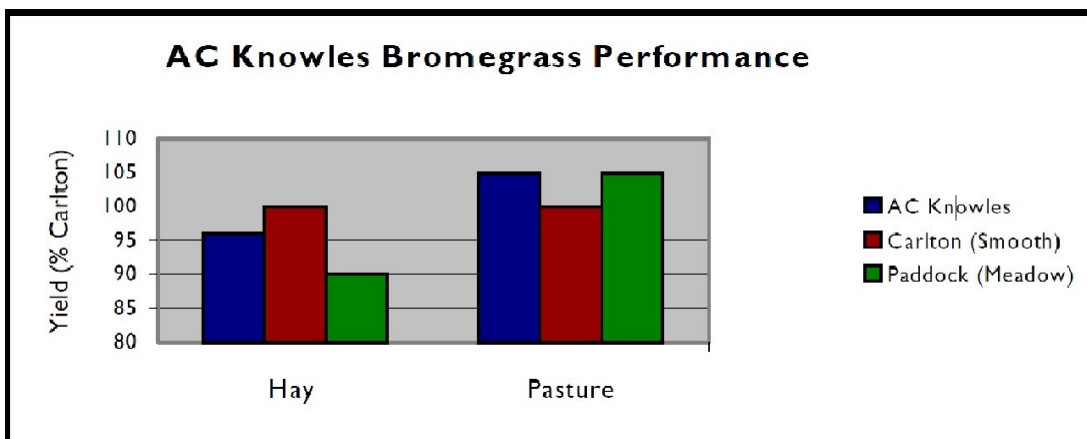

AC™ KNOWLES HYBRID BROMEGRASS

Northstar Seed Toll Free

Neepawa, MB
Calgary, AB.

1-800-430-5955
1-800-805-0765

Benefits

- Suitable for hay or pasture use
- Widely adapted across the prairies
- High forage yield
- Excellent re-growth potential
- Much less “sod forming” than smooth bromegrass
- Lower ADF and NDF for improved pasture quality

Image: Comparison of regrowth after second cut
(photo courtesy of Agriculture Canada Saskatoon)

Variety Description

AC Knowles is the first hybrid (smooth X meadow) bromegrass available.

- The variety combines the strengths of both parents:
- Less aggressively creeping than smooth brome, similar to meadow brome so it will not choke out other species in a stand
- It has wide leaves like smooth brome, leaves and stems are covered with hair like meadow brome
- Leaves are more evenly distributed throughout the plant (from top to bottom) like smooth brome
- Taller than smooth and meadow brome for easier harvest, but has excellent lodging resistance (as demonstrated in seed production fields)
- Matures 4-7 days later than meadow brome, 4-7 days earlier than smooth brome
- Total forage hay yield similar to smooth brome, higher than meadow brome
- Re-growth after cutting is better than smooth brome, not as much as meadow brome
- Demonstrates lower ADF and NDF than both smooth and meadow brome in the vegetative stage for improved pasture quality

AC Knowles Bromegrass Performance

Hay yield taken from The Uniform Bromegrass Trial & preliminary hay yield trials, 30 station years (2 cuts per year), pasture data taken from preliminary pasture yield trials, 6 station years, (3 cuts per year)